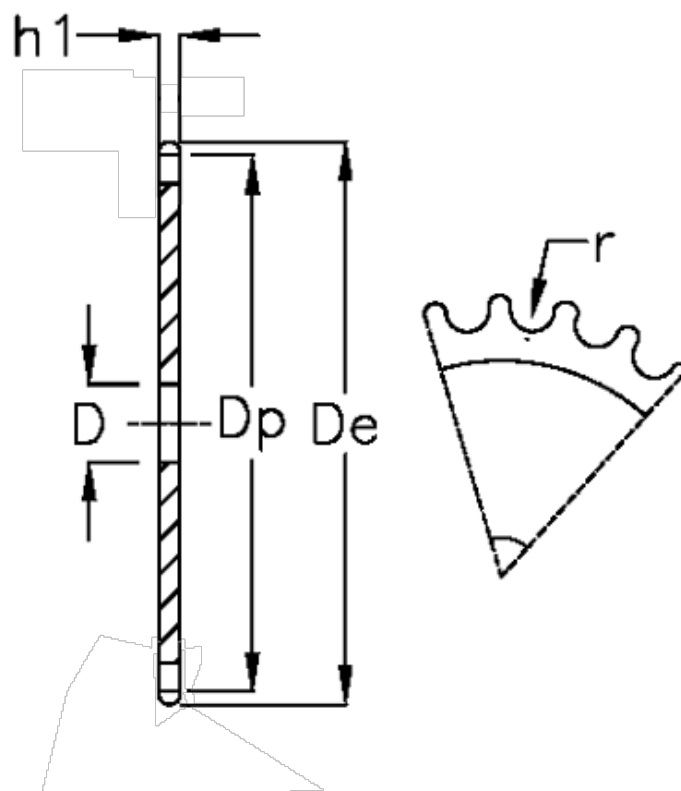

Article number: 616021002041

Description: Plate wheel 05 B-1 Z=41 simplex

Measures

C	= 1
D	= 12
De	= 107.8
Dp	= 104.51
For chain size	= 8 x 3,0 mm
For chain type	= 05 B-1
h1	= 2.8
Number of teeth	= 41

r = 5